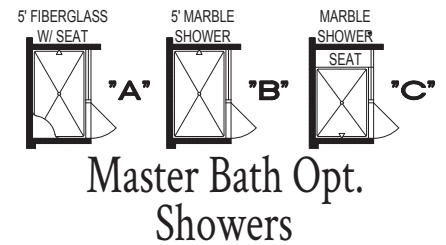

The Grayson II - 3 Car

Elevation A

Elevation B

Elevation C

Elevation D

Elevation E

- 1 1/2 Story
- 3 Car Garage
- 3 Bedrooms, 2 1/2 Baths
- 2,618 Square Feet

The Grayson II - 3 Car