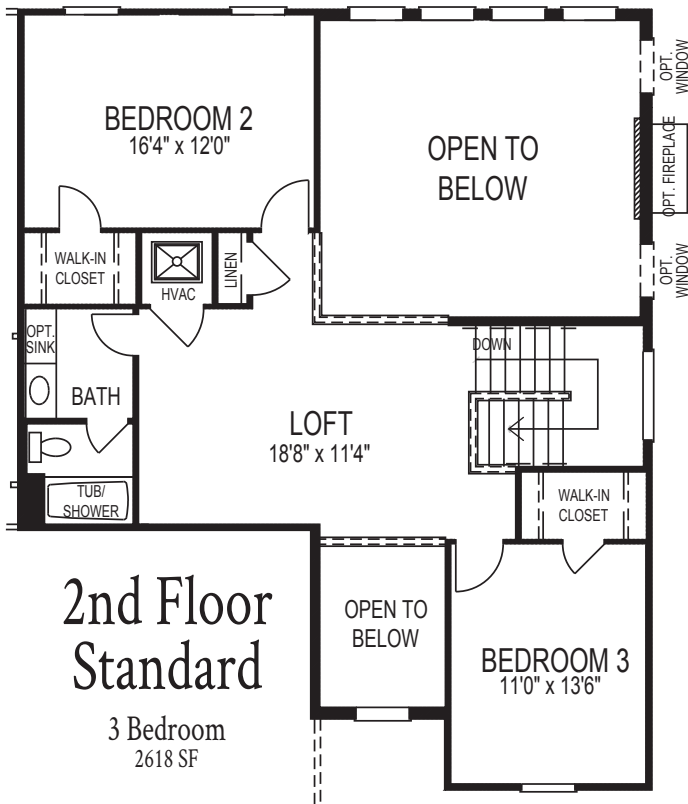

The Grayson II - 3 Car

Elevation A

Elevation B

Elevation C

Elevation D

Elevation E

- 1 1/2 Story
- 3 Car Garage
- 3 Bedrooms, 2 1/2 Baths
- 2,618 Square Feet

The Grayson II - 3 Car

The Grayson II - 3 Car