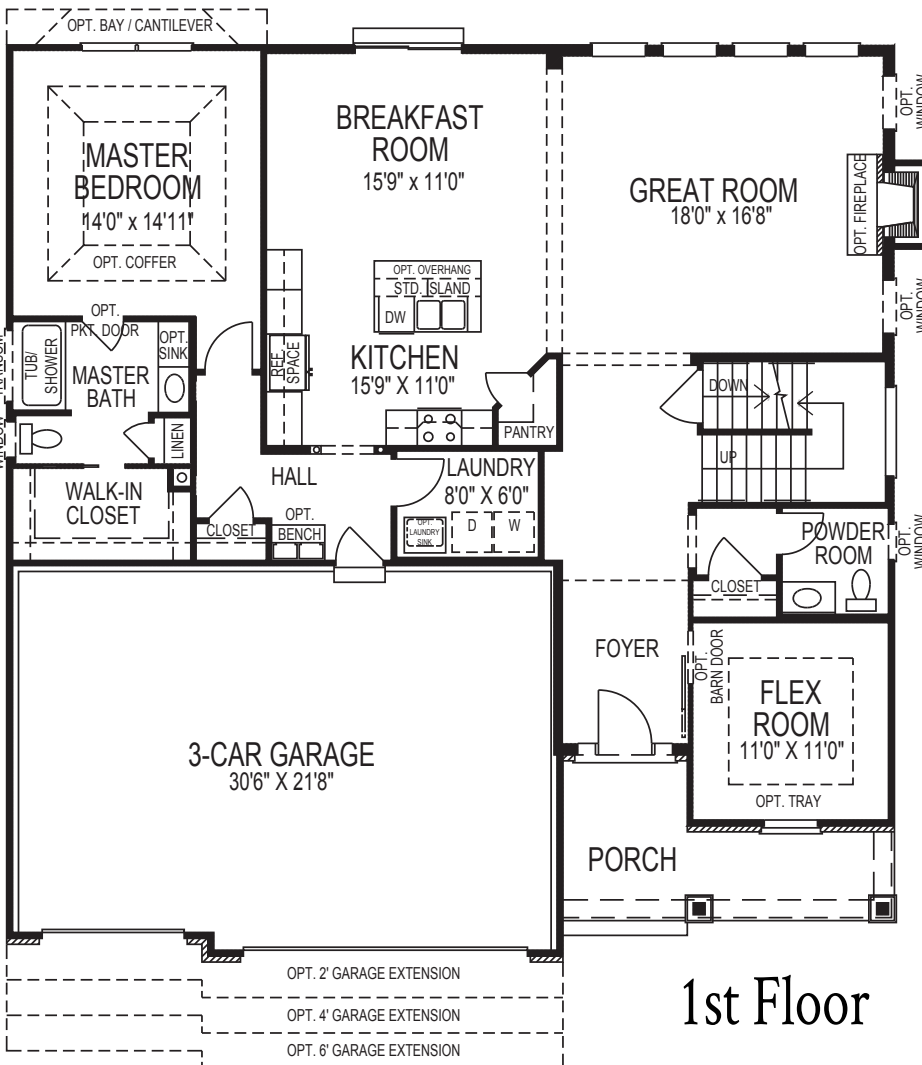

The Grayson II - 3 Car

Elevation A

Elevation B

Elevation C

Elevation D

Elevation E

- 1 1/2 Story
- 3 Car Garage
- 3 Bedrooms, 2 1/2 Baths
- 2,618 Square Feet

The Grayson II - 3 Car

The Grayson II - 3 Car