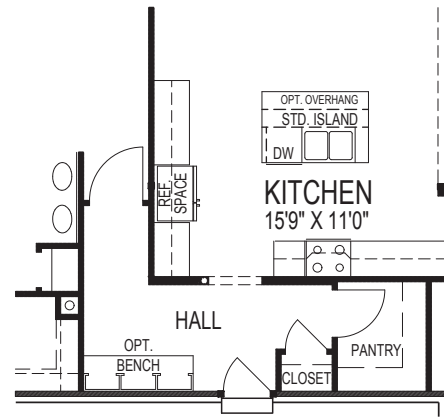

The Grayson II - 3 Car

Elevation A

Elevation B

Elevation C

Elevation D

Elevation E

- 1 1/2 Story
- 3 Car Garage
- 3 Bedrooms, 2 1/2 Baths
- 2,618 Square Feet

The Grayson II - 3 Car