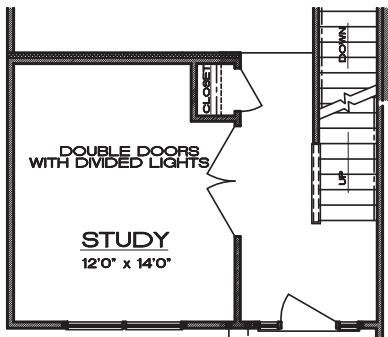

# THE BRADFORD

2 STORY | 2 CAR GARAGE | 4 BEDROOMS, 2 1/2 BATHS | 2,244 SQ FT

ELEVATION A

ELEVATION B

ELEVATION C

ELEVATION D

# THE BRADFORD

2 STORY | 2 CAR GARAGE | 4 BEDROOMS, 2 1/2 BATHS | 2,244 SQ FT

OPT. SIDE FIREPLACE

OPT. STUDY w/ CLOSET

Due to evolutionary changes in our Design Process, there may be variations in room dimensions, door swings, and window and door locations. We reserve the right to substitute materials of comparable quality. 12/20/2023