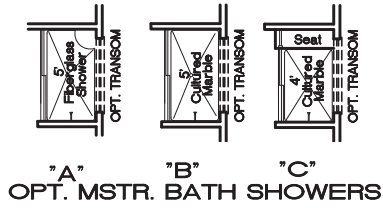

# THE BRADFORD

2 STORY | 2 CAR GARAGE | 4 BEDROOMS, 2 1/2 BATHS | 2,244 SQ FT

ELEVATION A

ELEVATION B

ELEVATION C

ELEVATION D

# THE BRADFORD

2 STORY | 2 CAR GARAGE | 4 BEDROOMS, 2 1/2 BATHS | 2,244 SQ FT

OPT. SIDE FIREPLACE

OPT. STUDY w/ CLOSET

Due to evolutionary changes in our Design Process, there may be variations in room dimensions, door swings, and window and door locations. We reserve the right to substitute materials of comparable quality. 12/20/2023