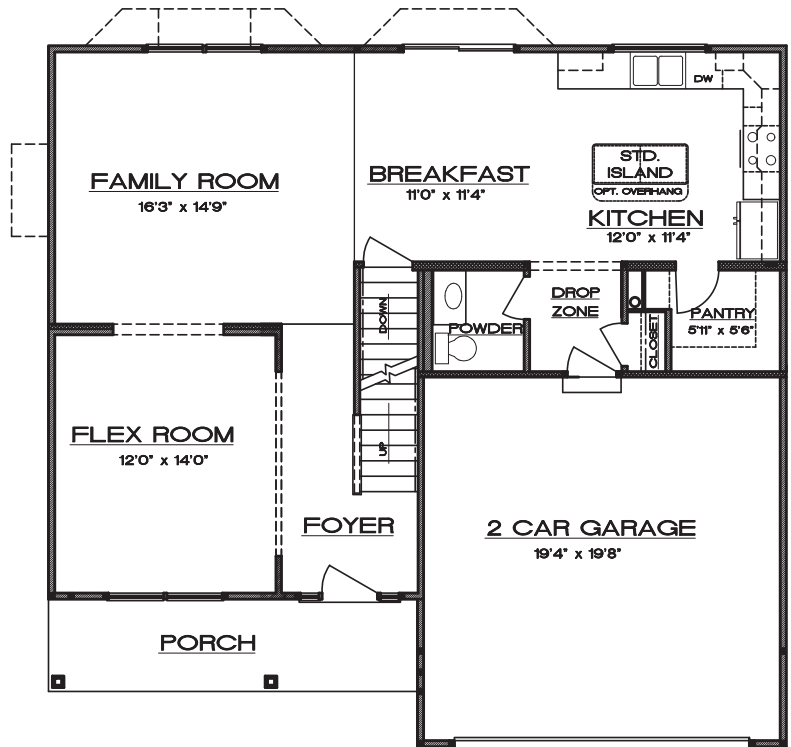

# THE BRADFORD

2 STORY | 2 CAR GARAGE | 4 BEDROOMS, 2 1/2 BATHS | 2,244 SQ FT

ELEVATION A

ELEVATION B

ELEVATION C

ELEVATION D

# THE BRADFORD

2 STORY | 2 CAR GARAGE | 4 BEDROOMS, 2 1/2 BATHS | 2,244 SQ FT

OPT. SIDE FIREPLACE

OPT. STUDY w/ CLOSET

Due to evolutionary changes in our Design Process, there may be variations in room dimensions, door swings, and window and door locations. We reserve the right to substitute materials of comparable quality. 12/20/2023