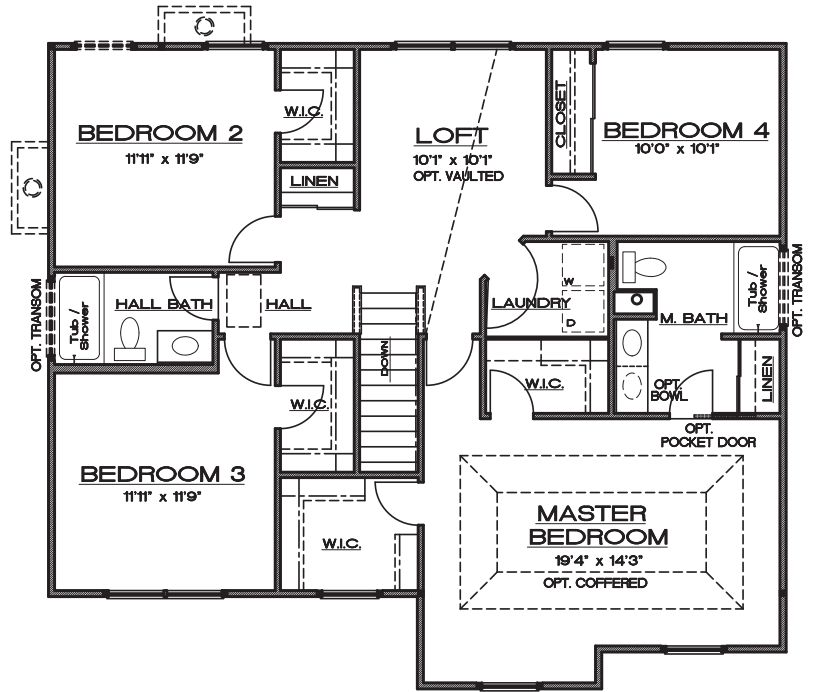

# THE BRADFORD

2 STORY | 2 CAR GARAGE | 4 BEDROOMS, 2 1/2 BATHS | 2,244 SQ FT

ELEVATION A

ELEVATION B

ELEVATION C

ELEVATION D

# THE BRADFORD

2 STORY | 2 CAR GARAGE | 4 BEDROOMS, 2 1/2 BATHS | 2,244 SQ FT

OPT. SIDE FIREPLACE

OPT. STUDY w/ CLOSET

Due to evolutionary changes in our Design Process, there may be variations in room dimensions, door swings, and window and door locations. We reserve the right to substitute materials of comparable quality. 12/20/2023