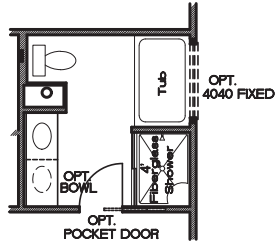

# THE BRADFORD

2 STORY | 2 CAR GARAGE | 4 BEDROOMS, 2 1/2 BATHS | 2,244 SQ FT

ELEVATION A

ELEVATION B

ELEVATION C

ELEVATION D

# THE BRADFORD

2 STORY | 2 CAR GARAGE | 4 BEDROOMS, 2 1/2 BATHS | 2,244 SQ FT

OPT. SIDE FIREPLACE

OPT. STUDY w/ CLOSET

Due to evolutionary changes in our Design Process, there may be variations in room dimensions, door swings, and window and door locations. We reserve the right to substitute materials of comparable quality. 12/20/2023